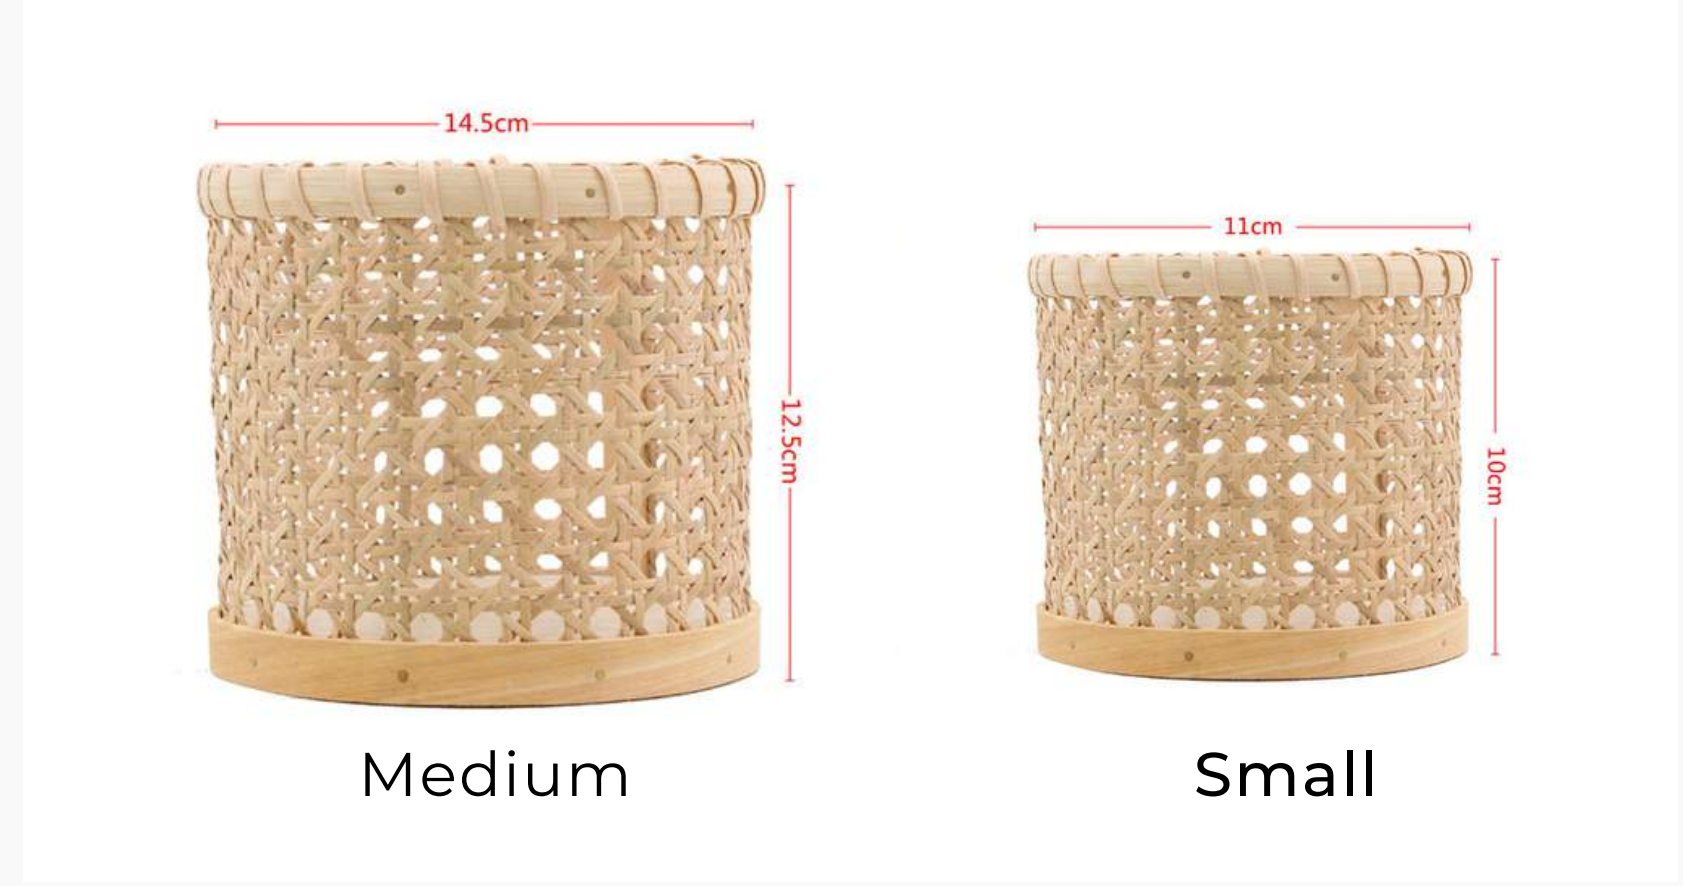

Materials: Straw

Dimensions:

Diameter of up: 22cm

Diameter of bottom: 16.5cm

Height: 21 cm

Color: Brown

Makeup brush | Pencil holder Set HTFP-8

Materials: Bamboo

Dimensions:

Small: diameter 11cm; height 10cm

Medium: diameter 14.5cm; height 12.5cm

Large: diameter 18cm; height 16.5cm

Large

Medium

Small

Tabletop green plant pot HTFP-9

Materials: Natural Rattan

Dimensions:

Diameter 26cm;

Height 47cm

Color: Natural

PP flower pot

HTFP-10

Materials: Natural Rattan

Dimensions:

Diameter 37cm;

Height 45cm;

Height 26cm;

Color: White

- **Custmisable**
- **Sustainable**
- **Handicraft**

BIBIFRÖST

www.bibifrost.com