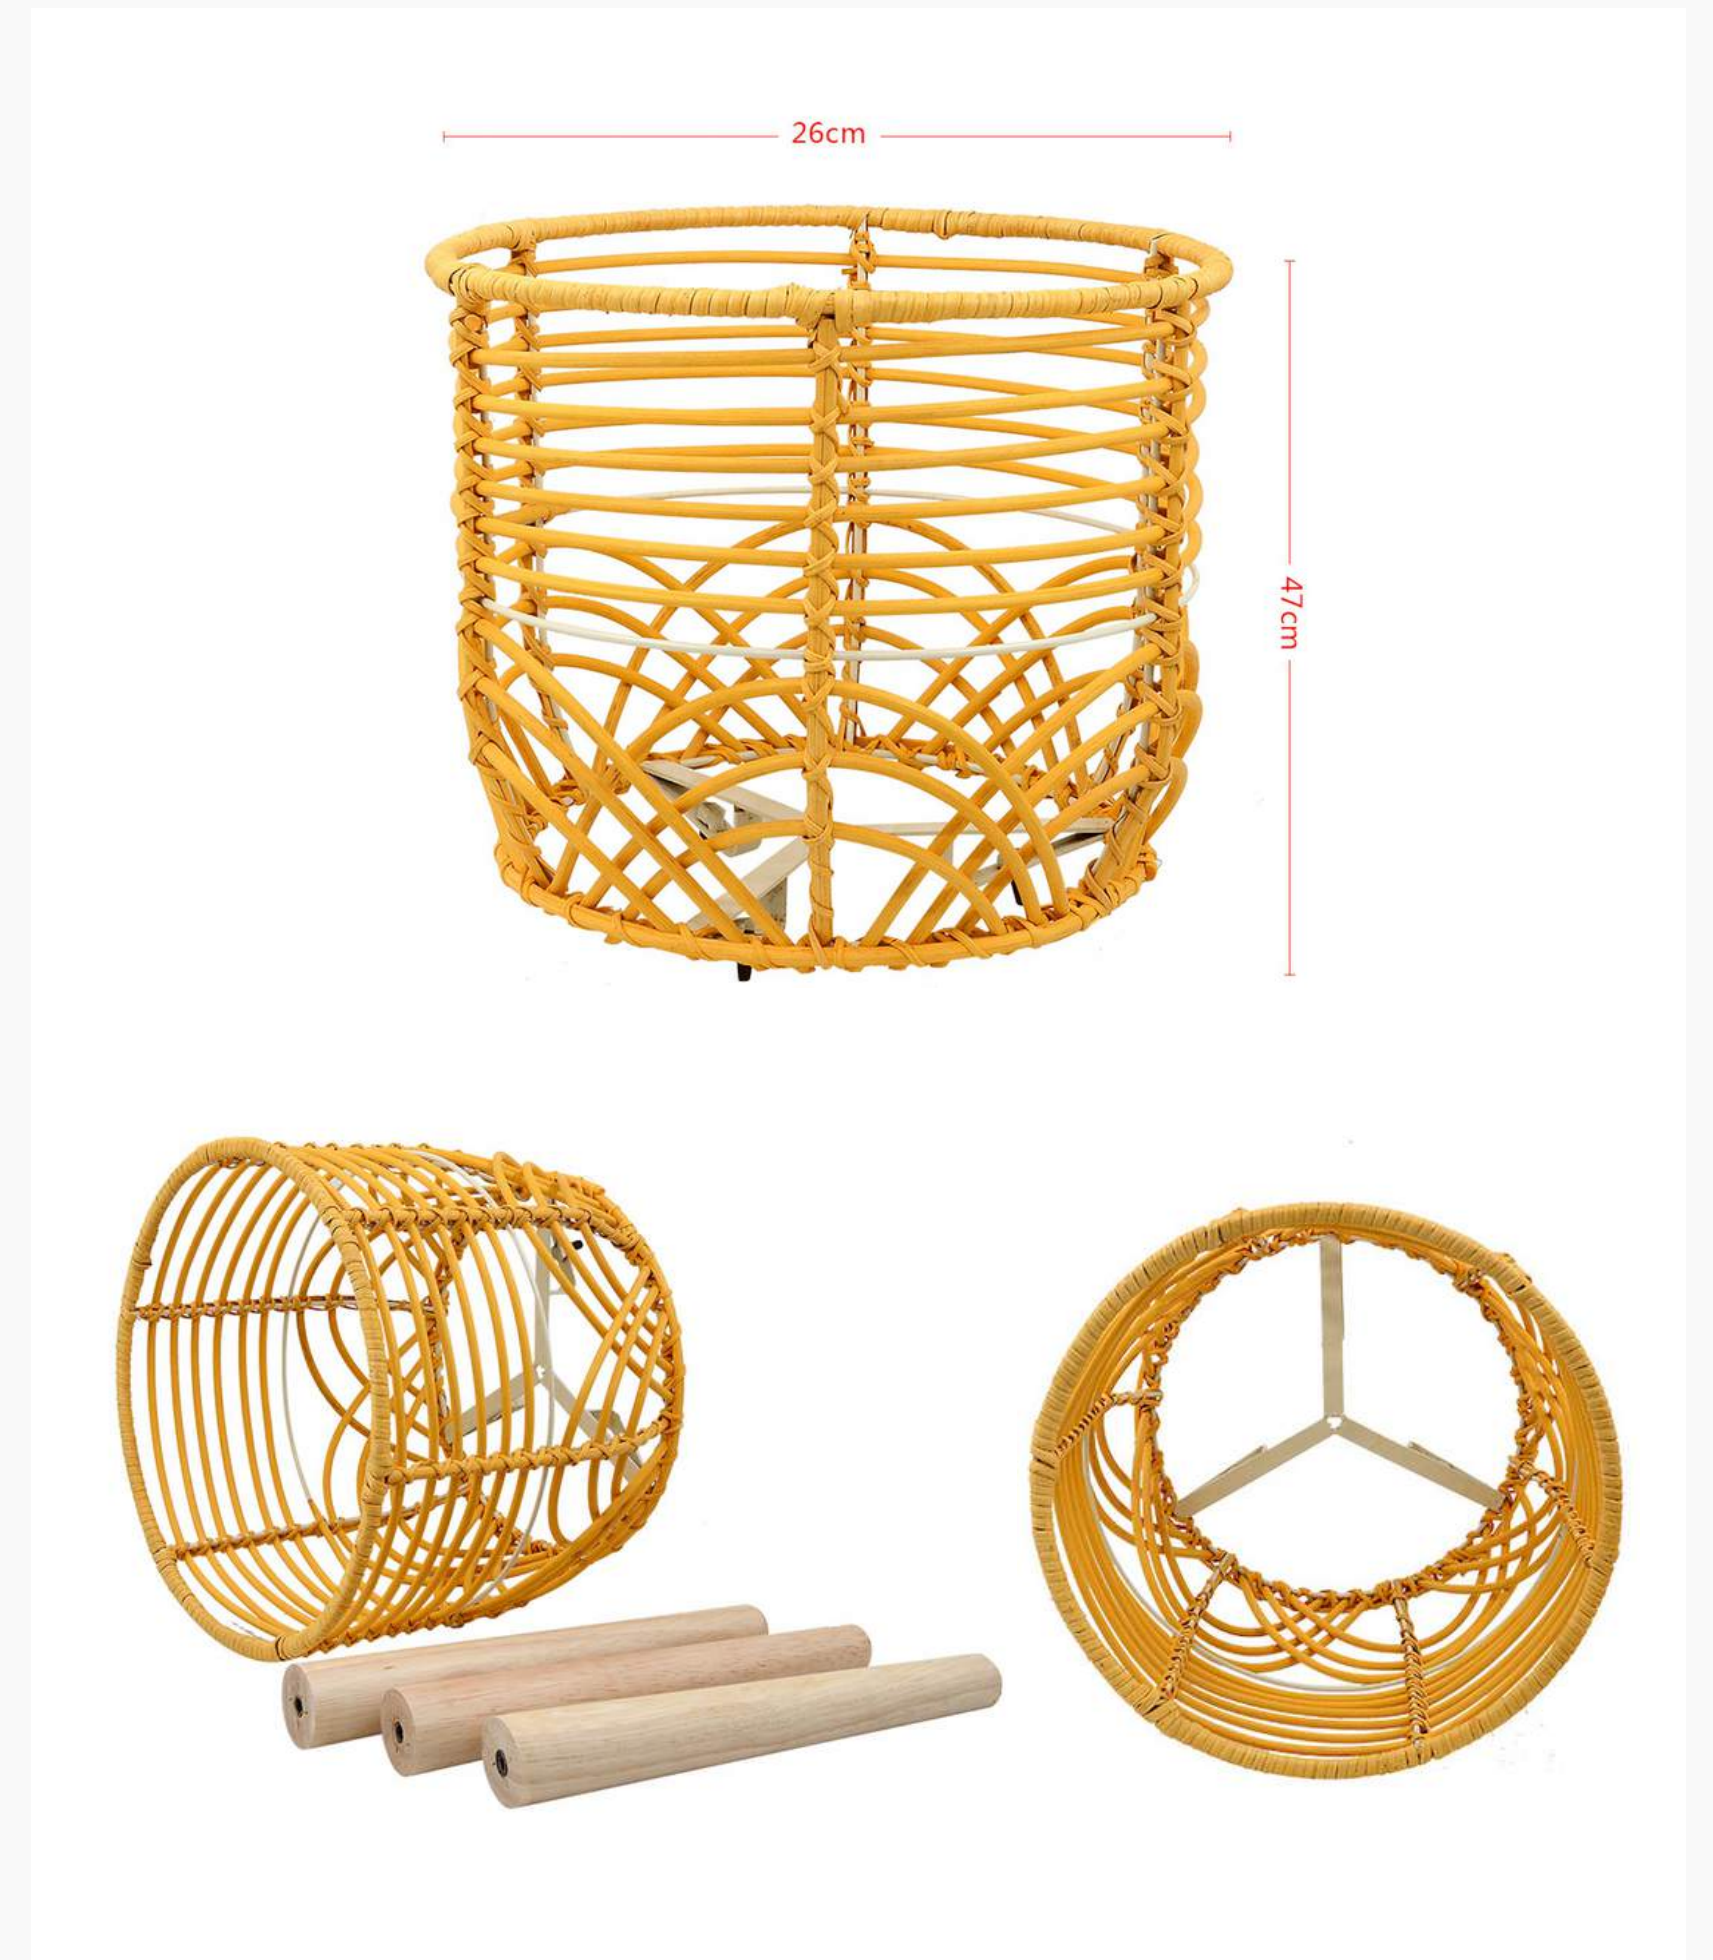

Materials: Straw

Dimensions:

Diameter of up: 22cm

Diameter of bottom: 16.5cm

Height: 21 cm

Color: Brown

Makeup brush | Pencil holder Set HTFP-8

Materials: Bamboo

Dimensions:

Small: diameter 11cm; height 10cm

Medium: diameter 14.5cm; height 12.5cm

Large: diameter 18cm; height 16.5cm

Large

Medium

Small

Tabletop green plant pot HTFP-9

Materials: Natural Rattan

Dimensions:

Diameter 26cm;

Height 47cm

Color: Natural

PP flower pot

HTFP-10

Materials: Natural Rattan

Dimensions:

Diameter 37cm;

Height 45cm;

Height 26cm;

Color: White

- **Custmisable**
- **Sustainable**
- **Handicraft**

BIBIFRÖST

www.bibifrost.com