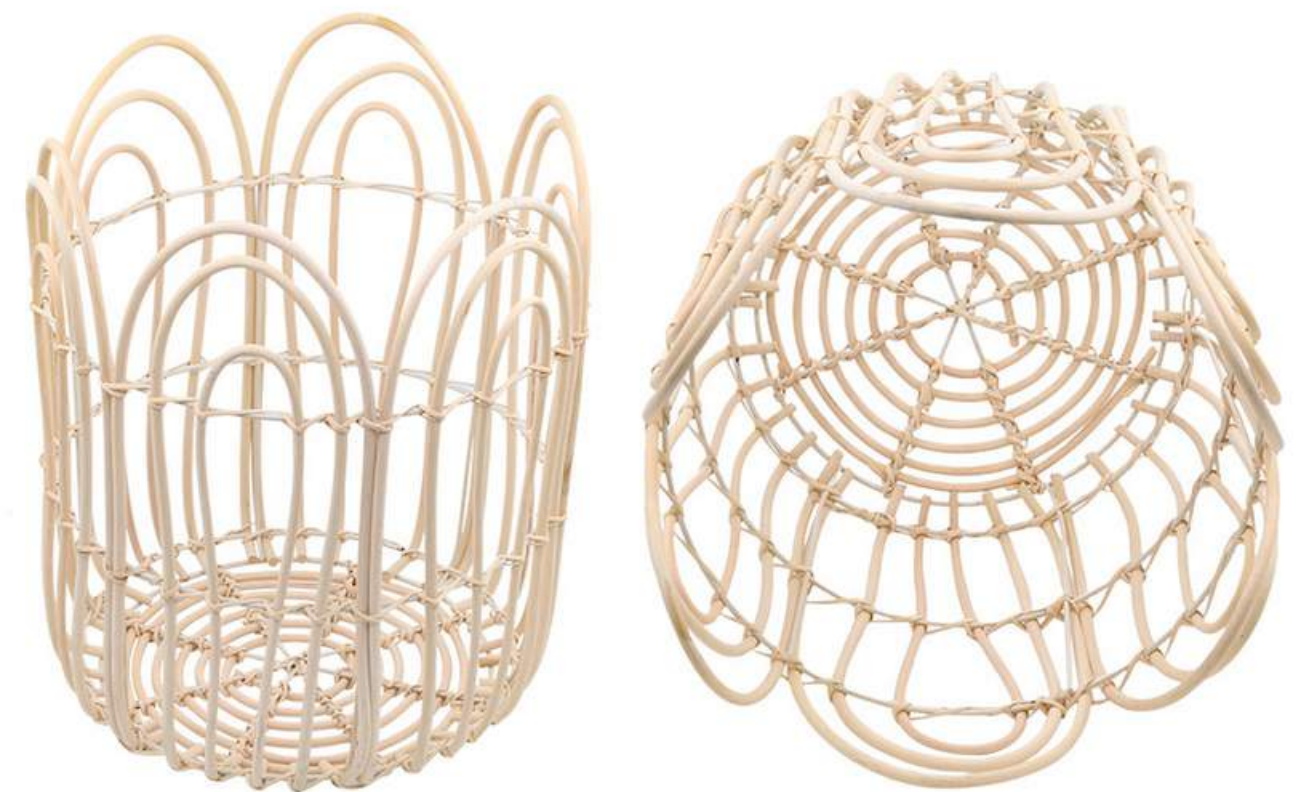

Laundry | Storage Basket Set HTLB-1A

Materials: Natural rattan

Dimensions:

Diameter 37 cm; height 45cm

Color: Natural