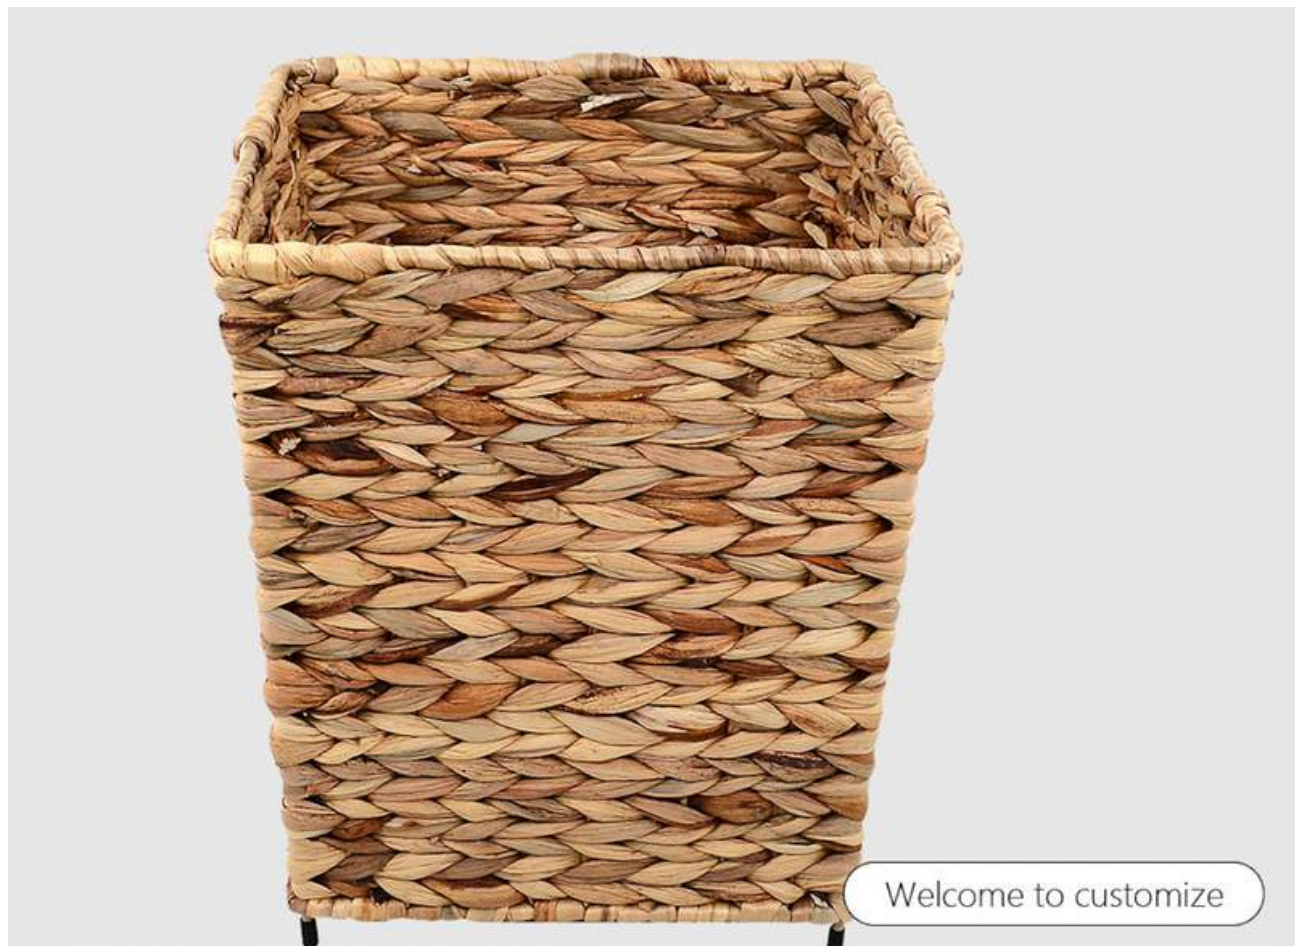

Water hyacinth flower pot

HTFP-6

Materials: Water hyacinth

Dimensions:

L28 x W28 x H30 cm

Color: Natural

Straw flower pot

HTFP-7