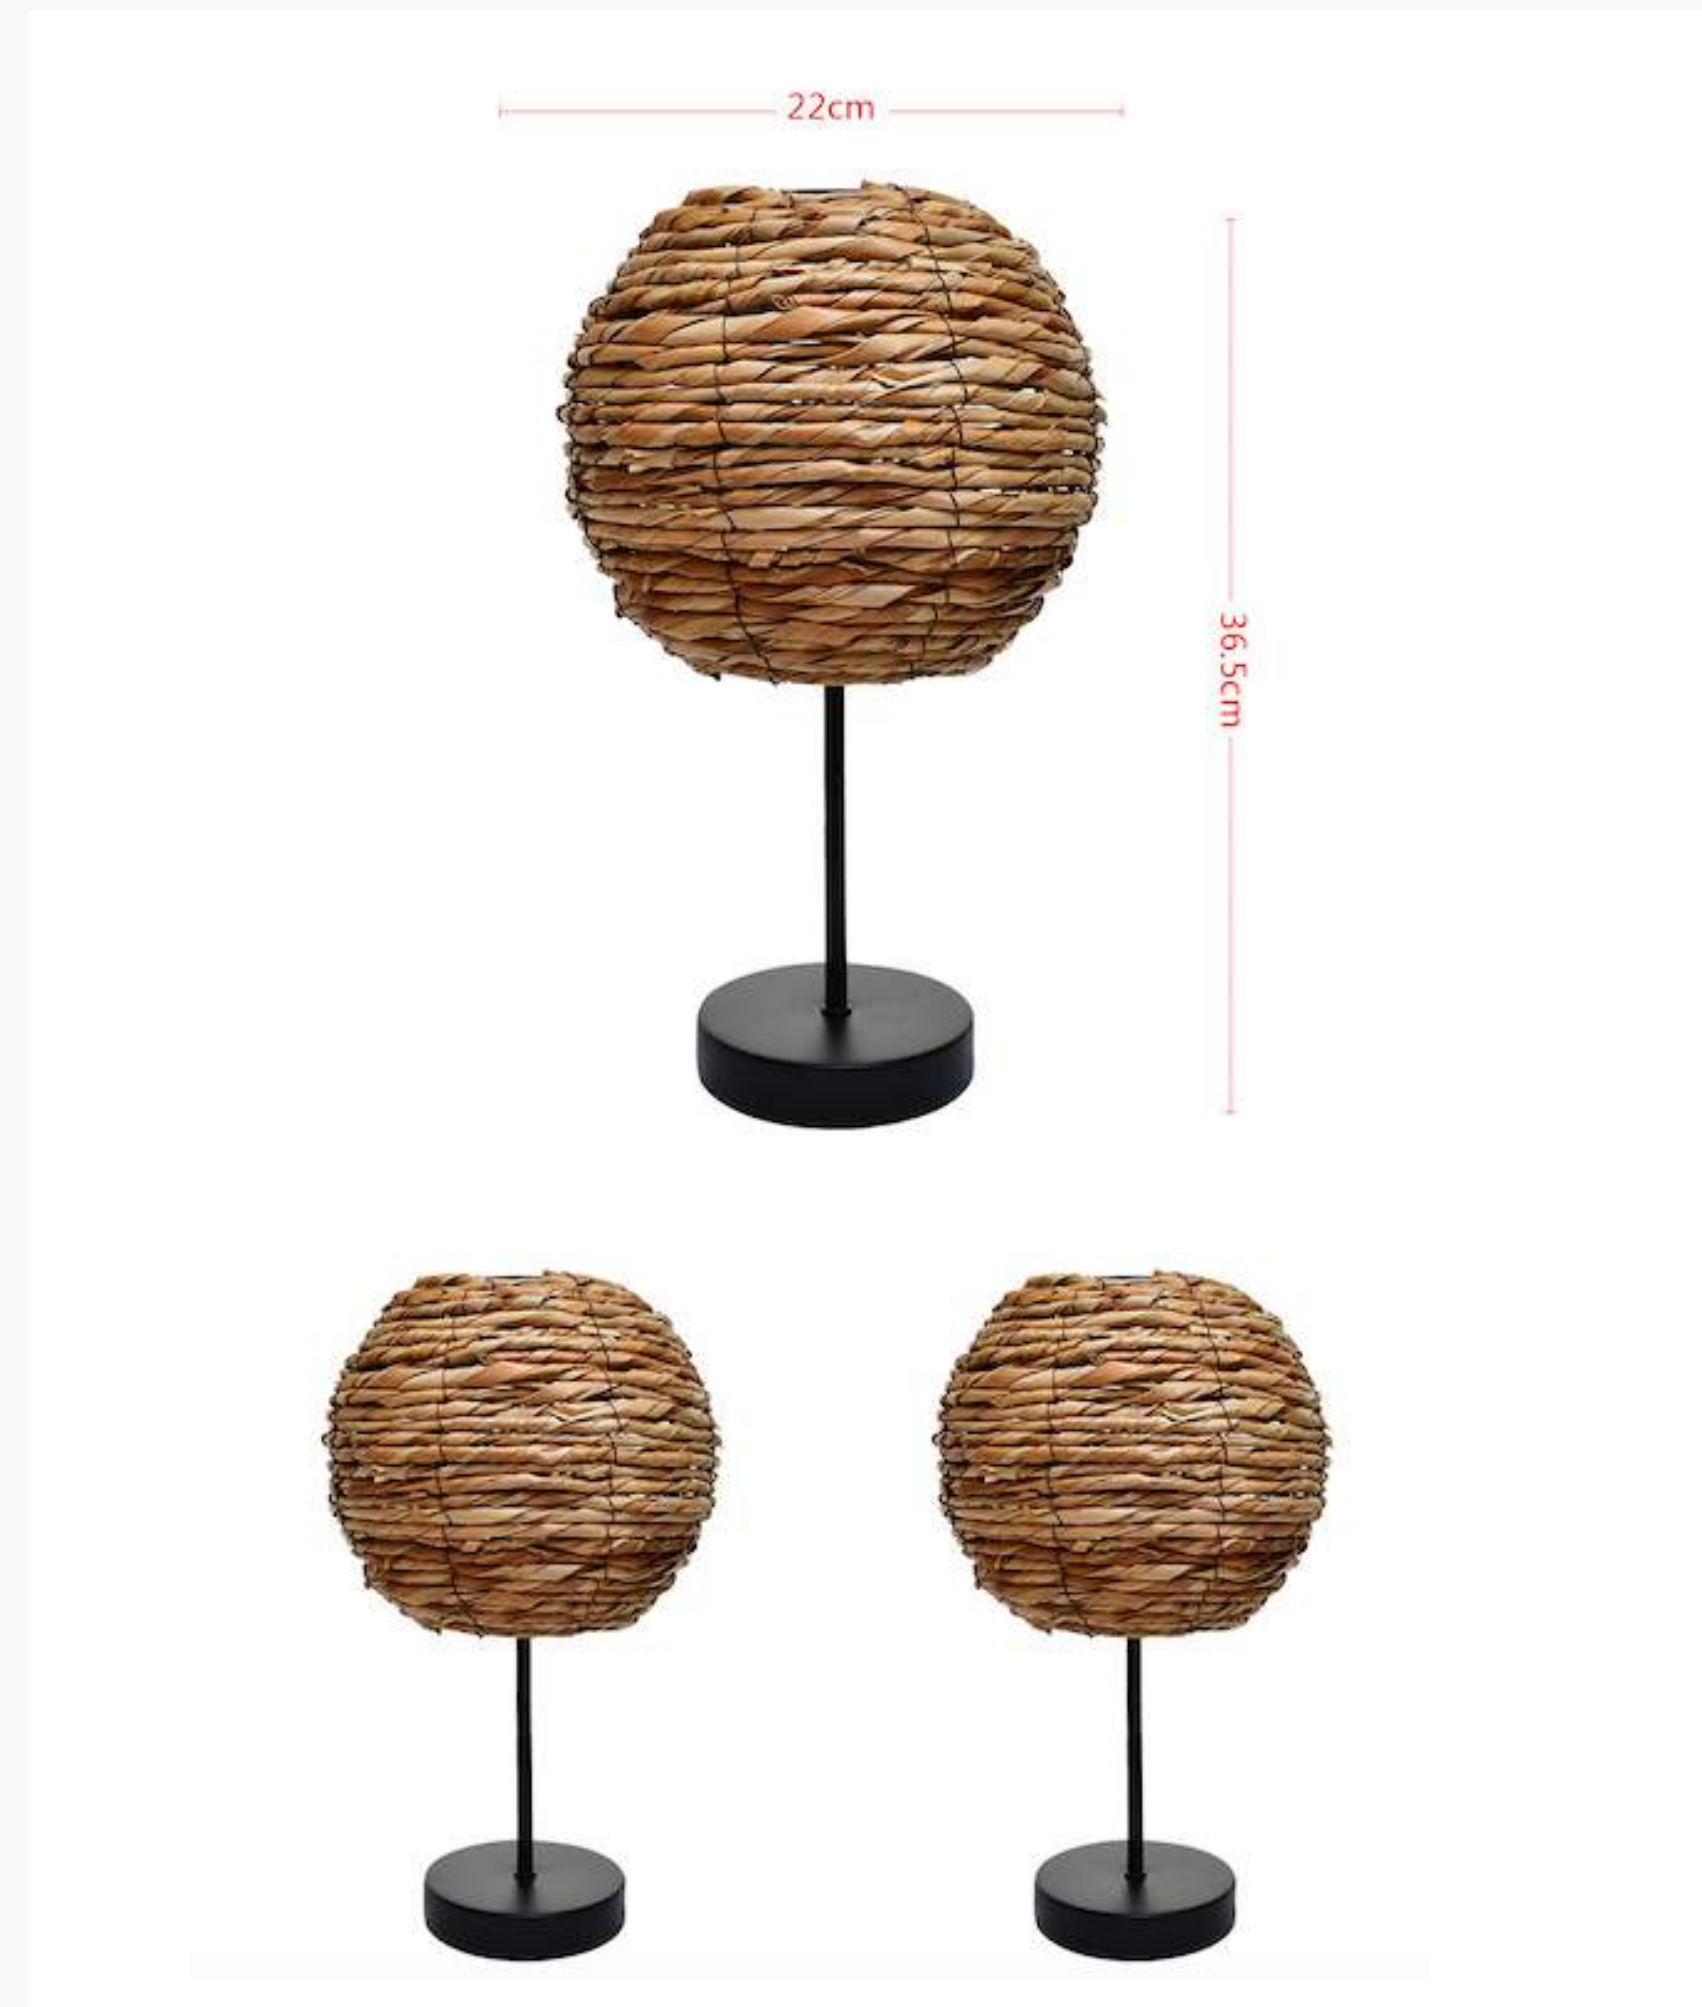

Height with handle: 53.5 cm

Color: Creamy white

Black Table Lamp HTTL-1

Decorative floor lamp/table lamp

Materials: Iron

Dimensions:

Diameter 16.5 cm; height 23cm

Color: Black

TABLE LAMP HTTL-5

Decorative floor lamp/table lamp

Materials: Metal + Bam boo

Dimensions:

Diameter 17cm; height 30cm

Color: Black

TABLE LAMP HTTL-7

Decorative table lamp/bedside lamp

Diameter 22cm; height 36.5cm

Color: Natural

TABLE LAMP HTTL-11

Decorative table lamp/bedside lamp

Materials: Metal + Rattan

Dimensions:

Diameter 19cm; height 22.5cm

Color: Natural

Dimensions:

Diameter 37cm;

Height 45cm;

Height 26cm;

Color: White

- **Custmisable**
- **Sustainable**
- **Handicraft**

BIBIFRÖST

www.bibifrost.com